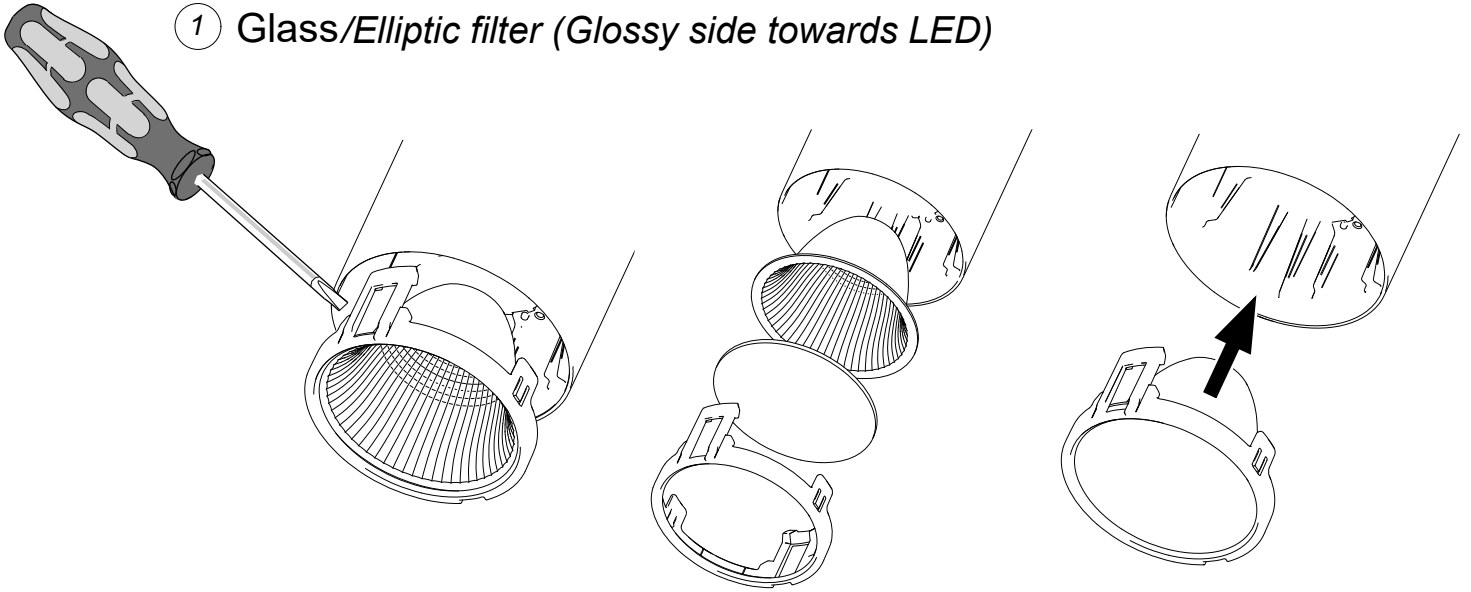

0,5 m

RADIO SPECIFICATION

Operating frequency bands and output power (EIRP):
Frequency band: 2.4 ... 2.483 GHz
Output power (4dBm max within our operating band)

S Ljuskälla och drivdon ska enbart bytas ut av tillverkaren eller dess utsedda person.
GB The light source and control gear shall only be replaced by the manufacturer or its designated person.

Manufactured by Fagerhult
For UK market importer Fagerhult UK
33-34 Dolben Street, London, SE1 OUG

Accessories

① Glass/Elliptic filter (Glossy side towards LED)

② Barn Doors

③ Anti Glare Shield