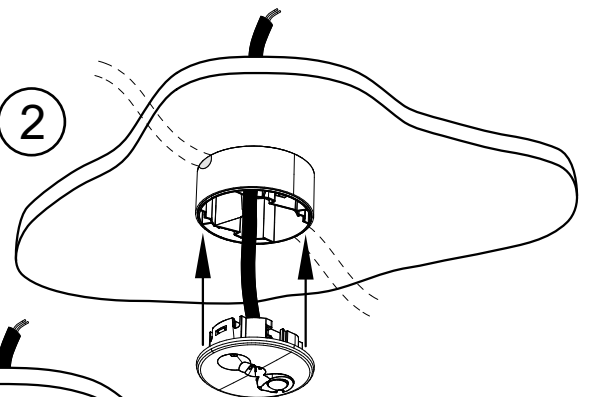

FAGERHULT

SE - 566 80 Habo

Organic Response I/O box

Recessed

1

2

Surface

Min 6mm
Max 32mm

1

ALT.

1

2

3

5425637 Utgåva/Edition 05

S Det är lämpligt att denna information överlämnas till användaren av anläggningen.

GB It is appropriate that this information is passed on to the users of the installation.

Manufactured by Fagerhult Sweden.
For UK market importer Fagerhult UK
33-34 Dolben Street, London, SE1 0UQ