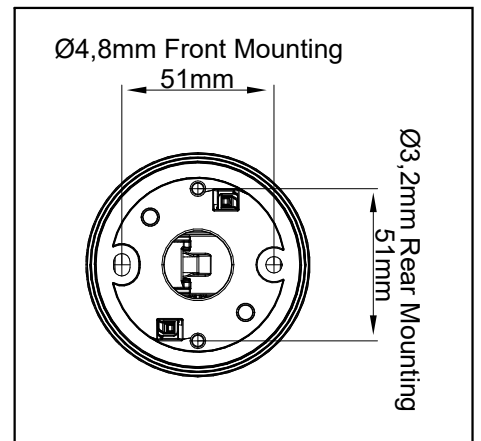

Surface

Min 6mm
Max 32mm

1