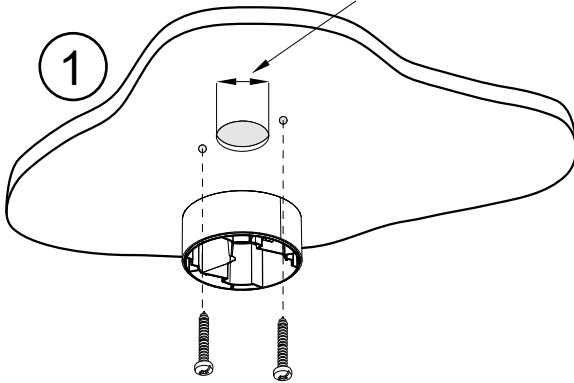

Surface

Min 6mm
Max 32mm

1