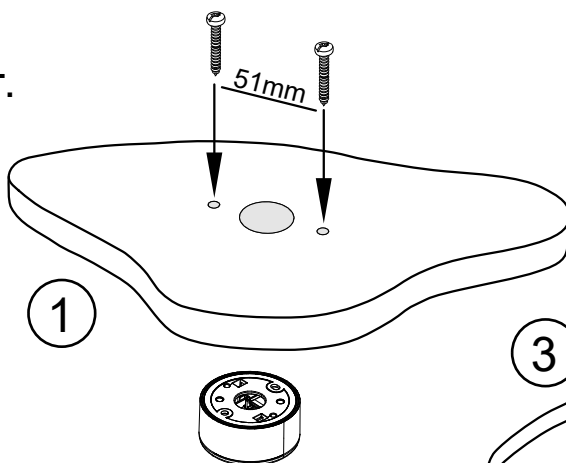

FAGERHULT

SE - 566 80 Habo

Organic Response I/O box

Recessed

1

2

Surface

Min 6mm
Max 32mm

1

ALT.

1

2

3

5425637 Utgåva/Edition 05

S Det är lämpligt att denna information överlämnas till användaren av anläggningen.

GB It is appropriate that this information is passed on to the users of the installation.

Manufactured by Fagerhult Sweden.
For UK market importer Fagerhult UK
33-34 Dolben Street, London, SE1 0UQ