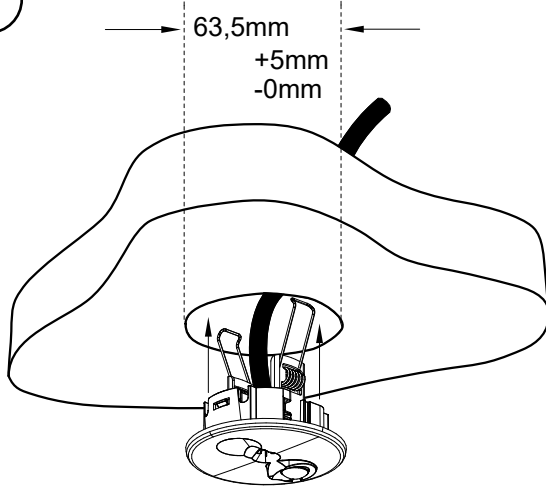

FAGERHULT

SE - 566 80 Habo

Organic Response I/O box

Recessed

1

2

Surface

Min 6mm
Max 32mm

Manufactured by Fagerhult Sweden.
For UK market importer Fagerhult UK
33-34 Dolben Street, London, SE1 0UQ

FAGERHULT

SE - 566 80 Habo

Suspended

I/O box

40mm
100mm
445mm

Surface	Recessed	Suspended

I/O box