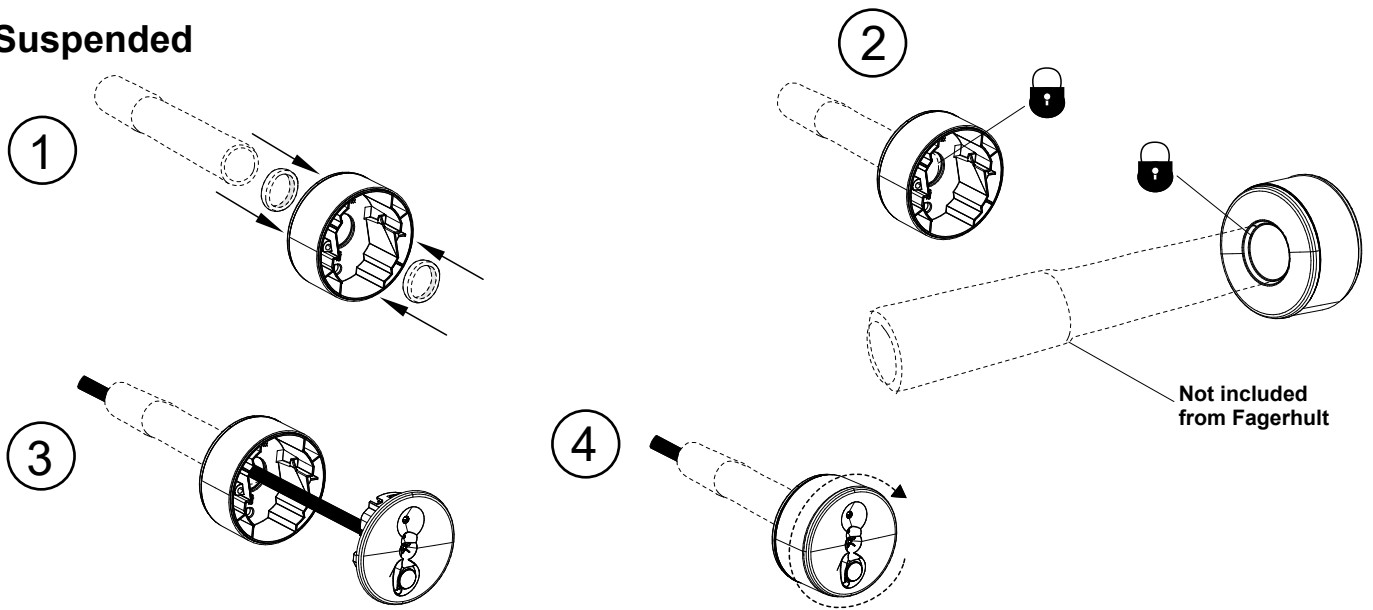

Manufactured by Fagerhult Sweden.
For UK market importer Fagerhult UK
33-34 Dolben Street, London, SE1 0UQ

FAGERHULT

SE - 566 80 Habo

Suspended

I/O box

40mm
100mm
445mm

Surface	Recessed	Suspended

I/O box

Max 4 drivers connected to 1 I/O box via DALI

16A
230 VAC
Sensor
Vit/White +
Svart/Black -

16A
230 VAC
DA
DA

Third part connection
The relay is a latching, volt-free contact, high-inrush type, with a contact rating of 16A