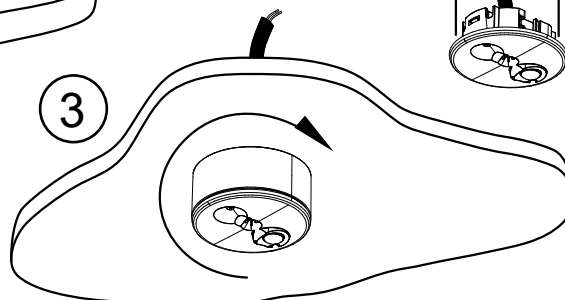

FAGERHULT

SE - 566 80 Habo

Organic Response I/O box

Recessed

1

2

Surface

Min 6mm
Max 32mm

1

ALT.

1

2

3

5425637 Utgåva/Edition 05

S Det är lämpligt att denna information överlämnas till användaren av anläggningen.

GB It is appropriate that this information is passed on to the users of the installation.

Manufactured by Fagerhult Sweden.
For UK market importer Fagerhult UK
33-34 Dolben Street, London, SE1 0UQ